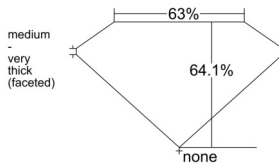

GIA®

FACSIMILE

GIA REPORT 6542097397

Verify this report at GIA.edu

GIA NATURAL DIAMOND DOSSIER®

November 26, 2025
GIA Report Number 6542097397
Shape and Cutting Style ..... Marquise Brilliant
Measurements ..... 7.44 x 4.24 x 2.72 mm

GRADING RESULTS

Carat Weight ..... 0.50 carat
Color Grade ..... D
Clarity Grade VS1

ADDITIONAL GRADING INFORMATION

Polish ..... Excellent
Symmetry ..... Very Good
Fluorescence ..... None
Clarity Characteristics..... Indented Natural, Pinpoint, Cloud
Inscription(s): GIA 6542097397

PROPORTIONS

Profile not to actual proportions

GRADING SCALES

GIA COLOR SCALE		GIA CLARITY SCALE			
COLORLESS	D	VERY VERY SLIGHTLY INCLUDED	FLAWLESS		
	E		INTERNALLY FLAWLESS		
	F	VERY SLIGHTLY INCLUDED	VS₁		
	G		VS₂		
	H		VS₁		
	NEAR COLORLESS	I	SLIGHTLY INCLUDED	VS₂	
		J		SI₁	
		FAINT	K	INCLUDED	SI₂
			L		I₁
			M		I₂
VERT LIGHT	N	LIGHT	I₃		
	O				
	P				
	Q				
	R