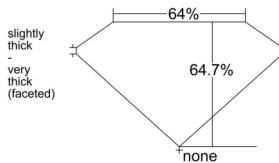

GIA®

FACSIMILE

GIA REPORT 6542312814

Verify this report at GIA.edu

GIA NATURAL DIAMOND DOSSIER®

December 25, 2025
GIA Report Number 6542312814
Shape and Cutting Style ..... Marquise Brilliant
Measurements ..... 7.57 x 4.19 x 2.71 mm

GRADING RESULTS

Carat Weight ..... 0.50 carat
Color Grade ..... E
Clarity Grade SI1

ADDITIONAL GRADING INFORMATION

Polish ..... Excellent
Symmetry ..... Excellent
Fluorescence ..... Medium Blue
Clarity Characteristics ..... Crystal
Inscription(s): GIA 6542312814

PROPORTIONS

Profile not to actual proportions

GRADING SCALES

GIA COLOR SCALE		GIA CLARITY SCALE			
COLORLESS	D	VERY VERY SLIGHTLY INCLUDED	FLAWLESS		
	E		INTERNALLY FLAWLESS		
	F		VVS₁		
	NEAR COLORLESS	G	VERY SLIGHTLY INCLUDED	VVS₂	
		H		VS₁	
		FANT	I	SLIGHTLY INCLUDED	VS₂
			J		SI₁
	LIGHT	K	INCLUDED	SI₂	
		L		I₁	
		M		I₂	
N		NOT GRADED	I₃		
O					
P					
Q					
R					
S					
T					
U					
V					
W					
X					
Y					
Z