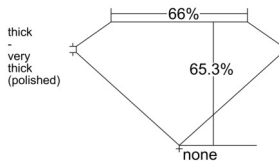

GIA®

FACSIMILE

GIA REPORT 1533685381

Verify this report at GIA.edu

GIA NATURAL DIAMOND DOSSIER®

October 10, 2025
GIA Report Number 1533685381
Shape and Cutting Style ..... Emerald Cut
Measurements ..... 5.22 x 3.81 x 2.49 mm

GRADING RESULTS

Carat Weight ..... 0.50 carat
Color Grade ..... D
Clarity Grade ..... Internally Flawless

ADDITIONAL GRADING INFORMATION

Polish ..... Excellent
Symmetry ..... Very Good
Fluorescence ..... Medium Blue
Clarity Characteristics... Surface Graining, Minor Details of Polish
Inscription(s): GIA 1533685381

PROPORTIONS

Profile not to actual proportions

GRADING SCALES

GIA COLOR SCALE		GIA CLARITY SCALE			
COLORLESS	D	VERY VERY SLIGHTLY INCLUDED	FLAWLESS		
	E		INTERNALLY FLAWLESS		
	F	VERY SLIGHTLY INCLUDED	VVS₁		
	G		VVS₂		
	H		VS₁		
	NEAR COLORLESS	I	SLIGHTLY INCLUDED	VS₂	
		J		SI₁	
		FAINT	K	INCLUDED	SI₂
			L		I₁
			M		I₂
VERTICALLY LIGHT	N	LIGHT	I₃		
	O				
	P				
	Q				
	R