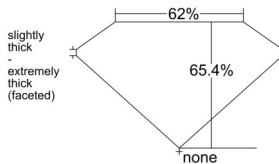

GIA®

FACSIMILE

GIA REPORT 7542422724

Verify this report at GIA.edu

GIA NATURAL DIAMOND DOSSIER®

January 12, 2026
GIA Report Number 7542422724
Shape and Cutting Style ..... Marquise Brilliant
Measurements ..... 7.42 x 4.14 x 2.71 mm

GRADING RESULTS

Carat Weight ..... 0.50 carat
Color Grade ..... E
Clarity Grade VS1

ADDITIONAL GRADING INFORMATION

Polish ..... Excellent
Symmetry ..... Very Good
Fluorescence ..... None
Clarity Characteristics..Twining Wisp, Cloud, Pinpoint, Indented
Natural

Inscription(s): GIA 7542422724

PROPORTIONS

Profile not to actual proportions

GRADING SCALES

GIA COLOR SCALE		GIA CLARITY SCALE			
COLORLESS	D	VERY VERY SLIGHTLY INCLUDED	FLAWLESS		
	E		INTERNALLY FLAWLESS		
	F	VERY SLIGHTLY INCLUDED	VS₁		
	G		VS₂		
	H		VS₁		
	NEAR COLORLESS	I	SLIGHTLY INCLUDED	SI₁	
		J		SI₂	
		FAINT	K	INCLUDED	I₁
			L		I₂
			M		I₃
VERT LIGHT	N				
	O				
	P				
	Q				
	R				
LIGHT	S				
	T				
	U				
	V				
	W				
	X				
	Y				
	Z