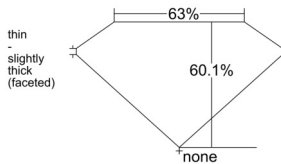

GIA®

FACSIMILE

GIA REPORT 2527927420

Verify this report at GIA.edu

GIA NATURAL DIAMOND DOSSIER®

July 25, 2025
GIA Report Number 2527927420
Shape and Cutting Style ..... Marquise Brilliant
Measurements ..... 8.06 x 4.37 x 2.63 mm

GRADING RESULTS

Carat Weight ..... 0.50 carat
Color Grade ..... D
Clarity Grade VVS2

ADDITIONAL GRADING INFORMATION

Polish ..... Excellent
Symmetry ..... Very Good
Fluorescence ..... Medium Blue
Clarity Characteristics ..... Pinpoint, Cloud
Inscription(s): GIA 2527927420

PROPORTIONS

Profile not to actual proportions

GRADING SCALES

GIA COLOR SCALE		GIA CLARITY SCALE	
COLORLESS	D	VERY VERY SLIGHTLY INCLUDED	FLAWLESS
	E		INTERNALLY FLAWLESS
	F		VVS₁
	G		VVS₂
	H		VS₁
	I		VS₂
	J		SI₁
	K		SI₂
	L		I₁
	M		I₂
NEAR COLORLESS	N	SLIGHTLY INCLUDED	I₃
	O		
	P		
	Q		
FAINT	R		
	S		
	T		
	U		
VERY LIGHT	V		
	W		
	X		
	Y		
LIGHT	Z