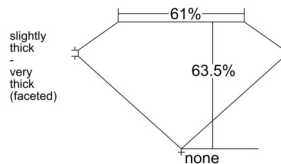

GIA®

FACSIMILE

GIA REPORT

7538752234

Verify this report at GIA.edu

GIA NATURAL DIAMOND DOSSIER®

October 15, 2025
GIA Report Number 7538752234
Shape and Cutting Style ..... Marquise Brilliant
Measurements ..... 6.71 x 3.62 x 2.30 mm

GRADING RESULTS

Carat Weight ..... 0.32 carat
Color Grade ..... G
Clarity Grade VS2

ADDITIONAL GRADING INFORMATION

Polish ..... Excellent
Symmetry ..... Very Good
Fluorescence ..... None
Clarity Characteristics..... Cloud, Crystal
Inscription(s): GIA 7538752234

PROPORTIONS

Profile not to actual proportions

GRADING SCALES

GIA COLOR SCALE		GIA CLARITY SCALE			
COLORLESS	D	VERY VERY SLIGHTLY INCLUDED	FLAWLESS		
	E		INTERNALLY FLAWLESS		
	F		VVS₁		
	G		VVS₂		
	NEAR COLORLESS	H	VERY SLIGHTLY INCLUDED	VS₁	
		I		VS₂	
		FAINT	J	SLIGHTLY INCLUDED	I₁
			K		I₂
	L		I₃		
	M				
N					
O					
VERT LIGHT	P	INCLUDED			
	Q				
	R				
	S				
	T				
	U				
	V				
	W				
LIGHT	X				
	Y				
	Z