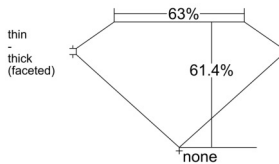

GIA®

FACSIMILE

GIA REPORT 1559183731

Verify this report at GIA.edu

GIA NATURAL DIAMOND DOSSIER®

May 05, 2026
GIA Report Number 1559183731
Shape and Cutting Style ..... Marquise Brilliant
Measurements ..... 8.31 x 4.17 x 2.56 mm

GRADING RESULTS

Carat Weight ..... 0.50 carat
Color Grade ..... F
Clarity Grade VS2

ADDITIONAL GRADING INFORMATION

Polish ..... Excellent
Symmetry ..... Very Good
Fluorescence ..... None
Clarity Characteristics..... Cloud, Crystal, Indented Natural
Inscription(s): GIA 1559183731

PROPORTIONS

Profile not to actual proportions

GRADING SCALES

GIA COLOR SCALE		GIA CLARITY SCALE			
COLORLESS	D	VERY VERY SLIGHTLY INCLUDED	FLAWLESS		
	E		INTERNALLY FLAWLESS		
	F	VERY SLIGHTLY INCLUDED	VVS₁		
	G		VVS₂		
	H		VS₁		
	NEAR COLORLESS	I	SLIGHTLY INCLUDED	VS₂	
		J		SI₁	
		FAINT	K	INCLUDED	SI₂
			L		I₁
			M		I₂
VERT LIGHT	N	LIGHT	I₃		
	O				
	P				
	Q				
	R