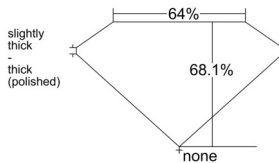

GIA®

FACSIMILE

GIA REPORT 7538142281

Verify this report at GIA.edu

GIA NATURAL DIAMOND DOSSIER®

August 14, 2025
GIA Report Number 7538142281
Shape and Cutting Style ..... Emerald Cut
Measurements ..... 5.17 x 3.79 x 2.58 mm

GRADING RESULTS

Carat Weight ..... 0.50 carat
Color Grade ..... J
Clarity Grade VS1

ADDITIONAL GRADING INFORMATION

Polish ..... Excellent
Symmetry ..... Very Good
Fluorescence ..... None
Clarity Characteristics ..... Crystal, Pinpoint
Inscription(s): GIA 7538142281

PROPORTIONS

Profile not to actual proportions

GRADING SCALES

GIA COLOR SCALE		GIA CLARITY SCALE			
COLORLESS	D	VERY VERY SLIGHTLY INCLUDED	FLAWLESS		
	E		INTERNALLY FLAWLESS		
	F		VVS₁		
	NEAR COLORLESS	G	VERY SLIGHTLY INCLUDED	VVS₂	
		H		VS₁	
		FANT	I	SLIGHTLY INCLUDED	VS₂
			J		SI₁
	LIGHT	K	INCLUDED	SI₂	
		L		I₁	
		M		I₂	
N		INCLUDED	I₃		
O					
P					
Q					
R					
S					
T					
U					
V					
W					
X					
Y					
Z