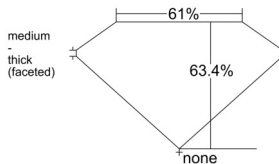

GIA®

FACSIMILE

GIA REPORT 1548052831

Verify this report at GIA.edu

GIA NATURAL DIAMOND DOSSIER®

November 19, 2025
GIA Report Number 1548052831
Shape and Cutting Style ..... Marquise Brilliant
Measurements ..... 6.70 x 3.61 x 2.29 mm

GRADING RESULTS

Carat Weight ..... 0.32 carat
Color Grade ..... E
Clarity Grade VS1

ADDITIONAL GRADING INFORMATION

Polish ..... Excellent
Symmetry ..... Very Good
Fluorescence ..... None
Clarity Characteristics ..... Cloud, Pinpoint
Inscription(s): GIA 1548052831

PROPORTIONS

Profile not to actual proportions

GRADING SCALES

GIA COLOR SCALE		GIA CLARITY SCALE			
COLORLESS	D	VERY VERY SLIGHTLY INCLUDED	FLAWLESS		
	E		INTERNALLY FLAWLESS		
	F	VERY SLIGHTLY INCLUDED	VS₁		
	G		VS₂		
	H		VS₁		
	NEAR COLORLESS	I	SLIGHTLY INCLUDED	VS₂	
		J		SI₁	
		FAINT	K	INCLUDED	SI₂
			L		I₁
			M		I₂
VERT LIGHT	N	INCLUDED	I₃		
	O				
	P				
	Q				
	R				
	S				
	T				
LIGHT	U				
	V				
	W				
	X				
Y					
Z