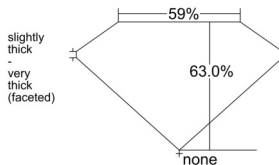

GIA®

FACSIMILE

GIA REPORT 3545781091

Verify this report at GIA.edu

GIA NATURAL DIAMOND DOSSIER®

March 10, 2026
GIA Report Number 3545781091
Shape and Cutting Style ..... Marquise Brilliant
Measurements ..... 6.73 x 3.59 x 2.26 mm

GRADING RESULTS

Carat Weight ..... 0.31 carat
Color Grade ..... D
Clarity Grade VVS1

ADDITIONAL GRADING INFORMATION

Polish ..... Excellent
Symmetry ..... Very Good
Fluorescence ..... None
Clarity Characteristics ..... Pinpoint
Inscription(s): GIA 3545781091

PROPORTIONS

Profile not to actual proportions

GRADING SCALES

GIA COLOR SCALE		GIA CLARITY SCALE		
COLORLESS	D	VERY SLIGHTLY INCLUDED	FLAWLESS	
	E		INTERNALLY FLAWLESS	
	F	VERY SLIGHTLY INCLUDED	VVS₁	
	G		VVS₂	
	H		VS₁	
	NEAR COLORLESS	I	VERY SLIGHTLY INCLUDED	VS₂
		J		SI₁
		K	SLIGHTLY INCLUDED	SI₂
		L		I₁
		M		I₂
FAINT		N	INCLUDED	I₃
		O		
		P		
	VERT LIGHT	Q		
		R		
		S		
T				
LIGHT	U			
	V			
	W			
	X			
	Y			
	Z