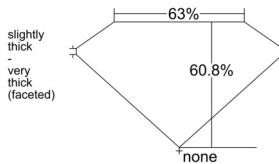

GIA®

FACSIMILE

GIA REPORT

7548411842

Verify this report at GIA.edu

GIA NATURAL DIAMOND DOSSIER®

January 08, 2026
GIA Report Number 7548411842
Shape and Cutting Style ..... Marquise Brilliant
Measurements ..... 7.74 x 4.22 x 2.57 mm

GRADING RESULTS

Carat Weight ..... 0.50 carat
Color Grade ..... E
Clarity Grade VS1

ADDITIONAL GRADING INFORMATION

Polish ..... Excellent
Symmetry ..... Very Good
Fluorescence ..... None
Clarity Characteristics..... Crystal, Cloud, Indented Natural
Inscription(s): GIA 7548411842

PROPORTIONS

Profile not to actual proportions

GRADING SCALES

GIA COLOR SCALE		GIA CLARITY SCALE			
COLORLESS	D	VERY VERY SLIGHTLY INCLUDED	FLAWLESS		
	E		INTERNALLY FLAWLESS		
	F	VERY SLIGHTLY INCLUDED	VS₁		
	G		VS₂		
	H		VS₁		
	NEAR COLORLESS	I	SLIGHTLY INCLUDED	SI₁	
		J		SI₂	
		FAINT	K	INCLUDED	I₁
			L		I₂
			M		I₃
VERT LIGHT	N				
	O				
	P				
	Q				
	R				
LIGHT	S				
	T				
	U				
	V				
	W				
	X				
	Y				
	Z