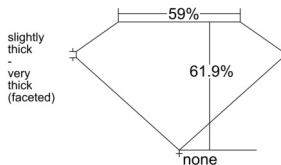

GIA®

FACSIMILE

GIA REPORT 3545387449

Verify this report at GIA.edu

GIA NATURAL DIAMOND DOSSIER®

January 06, 2026
GIA Report Number 3545387449
Shape and Cutting Style ..... Marquise Brilliant
Measurements ..... 7.59 x 4.32 x 2.67 mm

GRADING RESULTS

Carat Weight ..... 0.50 carat
Color Grade ..... F
Clarity Grade S11

ADDITIONAL GRADING INFORMATION

Polish ..... Excellent
Symmetry ..... Very Good
Fluorescence ..... None
Clarity Characteristics ..... Cloud, Crystal, Feather
Inscription(s): GIA 3545387449

PROPORTIONS

Profile not to actual proportions

GRADING SCALES

GIA COLOR SCALE		GIA CLARITY SCALE		
NEAR COLORLESS	D	VERY VERY SLIGHTLY INCLUDED	FLAWLESS	
	E		INTERNALLY FLAWLESS	
	F		VVS₁	
	G		VVS₂	
	FANT	H	VERY SLIGHTLY INCLUDED	VS₁
		I		VS₂
		J	SLIGHTLY INCLUDED	S1₁
		K		S1₂
	LIGHT	L	INCLUDED	I₁
		M		I₂
N		I₃		
O				
P				
Q				
	R			
	S			
	T			
	U			
	V			
	W			
	X			
	Y			
	Z