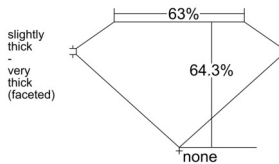

GIA®

FACSIMILE

GIA REPORT 6535729231

Verify this report at GIA.edu

GIA NATURAL DIAMOND DOSSIER®

October 13, 2025
GIA Report Number 6535729231
Shape and Cutting Style ..... Marquise Brilliant
Measurements ..... 7.48 x 4.25 x 2.73 mm

GRADING RESULTS

Carat Weight ..... 0.50 carat
Color Grade ..... D
Clarity Grade SI2

ADDITIONAL GRADING INFORMATION

Polish ..... Very Good
Symmetry ..... Very Good
Fluorescence ..... None
Clarity Characteristics ..... Cloud, Crystal
Inscription(s): GIA 6535729231

PROPORTIONS

Profile not to actual proportions

GRADING SCALES

GIA COLOR SCALE		GIA CLARITY SCALE			
COLORLESS	D	VERY VERY SLIGHTLY INCLUDED	FLAWLESS		
	E		INTERNALLY FLAWLESS		
	F	VERY SLIGHTLY INCLUDED	VVS₁		
	G		VVS₂		
	H		VS₁		
	NEAR COLORLESS	I	SLIGHTLY INCLUDED	VS₂	
		J		SI₁	
		FAINT	K	INCLUDED	SI₂
			L		I₁
			M		I₂
VERT LIGHT	N	LIGHT	I₃		
	O				
	P				
	Q				
	R