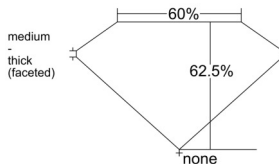

GIA®

FACSIMILE

GIA REPORT 3545585374

Verify this report at GIA.edu

GIA NATURAL DIAMOND DOSSIER®

February 04, 2026
GIA Report Number 3545585374
Shape and Cutting Style ..... Marquise Brilliant
Measurements ..... 7.82 x 4.23 x 2.64 mm

GRADING RESULTS

Carat Weight ..... 0.50 carat
Color Grade ..... D
Clarity Grade VS1

ADDITIONAL GRADING INFORMATION

Polish ..... Excellent
Symmetry ..... Very Good
Fluorescence ..... None
Clarity Characteristics..... Crystal, Cloud, Needle, Pinpoint
Inscription(s): GIA 3545585374

PROPORTIONS

Profile not to actual proportions

GRADING SCALES

GIA COLOR SCALE		GIA CLARITY SCALE			
COLORLESS	D	VERY VERY SLIGHTLY INCLUDED	FLAWLESS		
	E		INTERNALLY FLAWLESS		
	F	VERY SLIGHTLY INCLUDED	VVS₁		
	G		VVS₂		
	H		VS₁		
	NEAR COLORLESS	I	SLIGHTLY INCLUDED	VS₂	
		J		SI₁	
		FAINT	K	INCLUDED	SI₂
			L		I₁
			M		I₂
VERT LIGHT	N	INCLUDED	I₃		
	O				
	P				
	Q				
	R				
LIGHT	S				
	T				
	U				
	V				
	W				
X					
Y					
Z