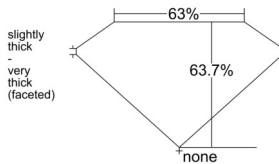

GIA®

FACSIMILE

GIA REPORT 6542673441

Verify this report at GIA.edu

GIA NATURAL DIAMOND DOSSIER®

February 19, 2026
GIA Report Number 6542673441
Shape and Cutting Style ..... Marquise Brilliant
Measurements ..... 7.88 x 4.11 x 2.62 mm

GRADING RESULTS

Carat Weight ..... 0.50 carat
Color Grade ..... D
Clarity Grade VS2

ADDITIONAL GRADING INFORMATION

Polish ..... Excellent
Symmetry ..... Very Good
Fluorescence ..... Faint
Clarity Characteristics ..... Crystal
Inscription(s): GIA 6542673441

PROPORTIONS

Profile not to actual proportions

GRADING SCALES

GIA COLOR SCALE		GIA CLARITY SCALE			
COLORLESS	D	VERY VERY SLIGHTLY INCLUDED	FLAWLESS		
	E		INTERNALLY FLAWLESS		
	F	VERY SLIGHTLY INCLUDED	VVS₁		
	G		VVS₂		
	H		VS₁		
	NEAR COLORLESS	I	SLIGHTLY INCLUDED	VS₂	
		J		SI₁	
		FAINT	K	INCLUDED	SI₂
			L		I₁
			M		I₂
VERT LIGHT	N		INCLUDED	I₃	
	O				
	P				
	Q				
	R				
LIGHT	S				
	T				
	U				
	V				
	W				
X					
Y					
Z