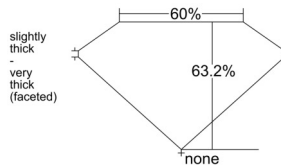

GIA®

FACSIMILE

GIA REPORT 6542714294

Verify this report at GIA.edu

GIA NATURAL DIAMOND DOSSIER®

February 26, 2026
GIA Report Number **6542714294**
Shape and Cutting Style ..... **Marquise Brilliant**
Measurements ..... **6.41 x 3.57 x 2.25 mm**

GRADING RESULTS

Carat Weight ..... **0.30 carat**
Color Grade ..... **I**
Clarity Grade **VVS2**

ADDITIONAL GRADING INFORMATION

Polish ..... **Excellent**
Symmetry ..... **Good**
Fluorescence ..... **Faint**
Clarity Characteristics ..... **Feather**
Inscription(s): GIA 6542714294

PROPORTIONS

Profile not to actual proportions

GRADING SCALES

GIA COLOR SCALE		GIA CLARITY SCALE		
NEAR COLORLESS	D	VERY VERY SLIGHTLY INCLUDED	FLAWLESS	
	E		INTERNALLY FLAWLESS	
	F	VERY SLIGHTLY INCLUDED	VVS₁	
	G		VVS₂	
	H		VS₁	
	FAINT	I	SLIGHTLY INCLUDED	VS₂
		J		SI₁
		K	INCLUDED	SI₂
		L		I₁
		M		I₂
N		I₃		
LIGHT	O			
	P			
	Q			
	R			
	S			
	T			
U				
V				
W				
X				
Y				
Z