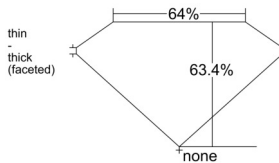

GIA®

FACSIMILE

GIA REPORT 6545826523

Verify this report at GIA.edu

GIA NATURAL DIAMOND DOSSIER®

March 17, 2026
GIA Report Number 6545826523
Shape and Cutting Style ..... Marquise Brilliant
Measurements ..... 6.72 x 3.51 x 2.22 mm

GRADING RESULTS

Carat Weight ..... 0.30 carat
Color Grade ..... G
Clarity Grade VVS1

ADDITIONAL GRADING INFORMATION

Polish ..... Excellent
Symmetry ..... Very Good
Fluorescence ..... Medium Blue
Clarity Characteristics..... Pinpoint, Surface Graining
Inscription(s): GIA 6545826523

PROPORTIONS

Profile not to actual proportions

GRADING SCALES

GIA COLOR SCALE		GIA CLARITY SCALE			
COLORLESS	D	VERY VERY SLIGHTLY INCLUDED	FLAWLESS		
	E		INTERNALLY FLAWLESS		
	F		VVS₁		
	NEAR COLORLESS	G	VERY SLIGHTLY INCLUDED	VVS₂	
		H		VS₁	
		FANT	I	SLIGHTLY INCLUDED	VS₂
			J		SI₁
	LIGHT	K	INCLUDED	SI₂	
		L		I₁	
		M		I₂	
VERT LIGHT		N	INCLUDED	I₃	
		O			
		P			
		Q			
		R