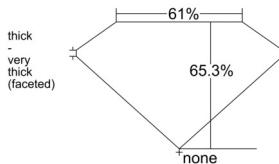

GIA®

FACSIMILE

GIA REPORT 7548282584

Verify this report at GIA.edu

GIA NATURAL DIAMOND DOSSIER®

December 22, 2025
GIA Report Number 7548282584
Shape and Cutting Style ..... Marquise Brilliant
Measurements ..... 6.20 x 3.53 x 2.31 mm

GRADING RESULTS

Carat Weight ..... 0.30 carat
Color Grade ..... F
Clarity Grade VVS1

ADDITIONAL GRADING INFORMATION

Polish ..... Excellent
Symmetry ..... Very Good
Fluorescence ..... None
Clarity Characteristics..... Cloud, Pinpoint, Indented Natural
Inspection(s): GIA 7548282584

PROPORTIONS

Profile not to actual proportions

GRADING SCALES

GIA COLOR SCALE		GIA CLARITY SCALE			
COLORLESS	D	VERY VERY SLIGHTLY INCLUDED	FLAWLESS		
	E		INTERNALLY FLAWLESS		
	F	VERY SLIGHTLY INCLUDED	VVS₁		
	G		VVS₂		
	H		VS₁		
	NEAR COLORLESS	I	SLIGHTLY INCLUDED	VS₂	
		J		SI₁	
		FAINT	K	INCLUDED	SI₂
			L		I₁
			M		I₂
VERT LIGHT	N	LIGHT	I₃		
	O				
	P				
	Q				
	R