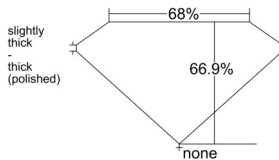

GIA®

FACSIMILE

GIA REPORT

7556284649

Verify this report at GIA.edu

GIA NATURAL DIAMOND DOSSIER®

May 19, 2026
GIA Report Number 7556284649
Shape and Cutting Style ..... Emerald Cut
Measurements ..... 4.69 x 3.35 x 2.24 mm

GRADING RESULTS

Carat Weight ..... 0.34 carat
Color Grade ..... E
Clarity Grade SI1

ADDITIONAL GRADING INFORMATION

Polish ..... Excellent
Symmetry ..... Very Good
Fluorescence ..... Faint
Clarity Characteristics ..... Cloud
Inscription(s): GIA 7556284649

PROPORTIONS

Profile not to actual proportions

GRADING SCALES

GIA COLOR SCALE		GIA CLARITY SCALE	
COLORLESS	D	VERY VERY SLIGHTLY INCLUDED	FLAWLESS
	E		INTERNALLY FLAWLESS
	F		VVS₁
	G		VVS₂
	H		VS₁
	I		VS₂
	J		SI₁
	K		SI₂
	L		I₁
	M		I₂
NEAR COLORLESS	N	SLIGHTLY INCLUDED	I₃
	O		
	P		
	Q		
FAINT	R	INCLUDED	
	S		
	T		
	U		
VERT LIGHT	V		
	W		
	X		
	Y		
LIGHT	Z