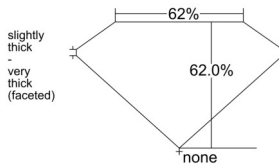

GIA®

FACSIMILE

GIA REPORT 2557286161

Verify this report at GIA.edu

GIA NATURAL DIAMOND DOSSIER®

May 18, 2026
GIA Report Number 2557286161
Shape and Cutting Style ..... Marquise Brilliant
Measurements ..... 7.20 x 3.45 x 2.14 mm

GRADING RESULTS

Carat Weight ..... 0.30 carat
Color Grade ..... E
Clarity Grade VVS1

ADDITIONAL GRADING INFORMATION

Polish ..... Excellent
Symmetry ..... Very Good
Fluorescence ..... None
Clarity Characteristics ..... Cloud, Pinpoint, Feather
Inscription(s): GIA 2557286161

PROPORTIONS

Profile not to actual proportions

GRADING SCALES

GIA COLOR SCALE		GIA CLARITY SCALE			
COLORLESS	D	VERY VERY SLIGHTLY INCLUDED	FLAWLESS		
	E		INTERNALLY FLAWLESS		
	F	VERY SLIGHTLY INCLUDED	VVS₁		
	G		VVS₂		
	H		VS₁		
	NEAR COLORLESS	I	SLIGHTLY INCLUDED	VS₂	
		J		SI₁	
		FAINT	K	INCLUDED	SI₂
			L		I₁
			M		I₂
VERT LIGHT	N	LIGHT	I₃		
	O				
	P				
	Q				
	R