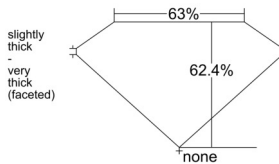

GIA®

FACSIMILE

GIA REPORT 6535989941

Verify this report at GIA.edu

GIA NATURAL DIAMOND DOSSIER®

November 12, 2025
GIA Report Number 6535989941
Shape and Cutting Style ..... Marquise Brilliant
Measurements ..... 6.61 x 3.58 x 2.23 mm

GRADING RESULTS

Carat Weight ..... 0.30 carat
Color Grade ..... E
Clarity Grade VS1

ADDITIONAL GRADING INFORMATION

Polish ..... Excellent
Symmetry ..... Good
Fluorescence ..... None
Clarity Characteristics ..... Feather, Pinpoint
Inscription(s): GIA 6535989941

PROPORTIONS

Profile not to actual proportions

GRADING SCALES

GIA COLOR SCALE		GIA CLARITY SCALE			
COLORLESS	D	VERY VERY SLIGHTLY INCLUDED	FLAWLESS		
	E		INTERNALLY FLAWLESS		
	F	VERY SLIGHTLY INCLUDED	VVS₁		
	G		VVS₂		
	H		VS₁		
	NEAR COLORLESS	I	SLIGHTLY INCLUDED	VS₂	
		J		SI₁	
		FAINT	K	INCLUDED	SI₂
			L		I₁
	M		I₂		
VERT LIGHT	N		INCLUDED	I₃	
	O				
	P				
	Q				
LIGHT	R				
	S				
	T				
	U				
	V				
	Z