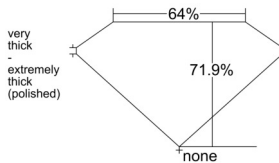

GIA®

FACSIMILE

GIA REPORT 1537687948

Verify this report at GIA.edu

GIA NATURAL DIAMOND DOSSIER®

October 10, 2025
GIA Report Number 1537687948
Shape and Cutting Style ..... Emerald Cut
Measurements ..... 4.92 x 3.74 x 2.69 mm

GRADING RESULTS

Carat Weight ..... 0.50 carat
Color Grade ..... D
Clarity Grade VVS1

ADDITIONAL GRADING INFORMATION

Polish ..... Excellent
Symmetry ..... Very Good
Fluorescence ..... None
Clarity Characteristics ..... Cavity
Inscription(s): GIA 1537687948

PROPORTIONS

Profile not to actual proportions

GRADING SCALES

GIA COLOR SCALE		GIA CLARITY SCALE			
COLORLESS	D	VERY VERY SLIGHTLY INCLUDED	FLAWLESS		
	E		INTERNALLY FLAWLESS		
	F	VERY SLIGHTLY INCLUDED	VVS₁		
	G		VVS₂		
	H		VS₁		
	NEAR COLORLESS	I	SLIGHTLY INCLUDED	VS₂	
		J		SI₁	
		FAINT	K	INCLUDED	SI₂
			L		I₁
			M		I₂
VERT LIGHT	N	LIGHT	I₃		
	O				
	P				
	Q				
	R