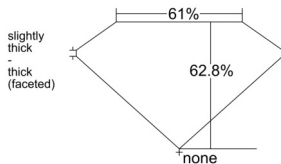

GIA®

FACSIMILE

GIA REPORT 6522815380

Verify this report at GIA.edu

GIA NATURAL DIAMOND DOSSIER®

July 26, 2025
GIA Report Number 6522815380
Shape and Cutting Style ..... Marquise Brilliant
Measurements ..... 6.76 x 3.64 x 2.29 mm

GRADING RESULTS

Carat Weight ..... 0.32 carat
Color Grade ..... D
Clarity Grade VVS1

ADDITIONAL GRADING INFORMATION

Polish ..... Excellent
Symmetry ..... Very Good
Fluorescence ..... None
Clarity Characteristics..... Chip, Indented Natural, Natural
Inscription(s): GIA 6522815380

PROPORTIONS

Profile not to actual proportions

GRADING SCALES

GIA COLOR SCALE		GIA CLARITY SCALE			
COLORLESS	D	VERY VERY SLIGHTLY INCLUDED	FLAWLESS		
	E		INTERNALLY FLAWLESS		
	F	VERY SLIGHTLY INCLUDED	VVS₁		
	G		VVS₂		
	H		VS₁		
	NEAR COLORLESS	I	SLIGHTLY INCLUDED	VS₂	
		J		SI₁	
		FAINT	K	INCLUDED	SI₂
			L		I₁
			M		I₂
VERT LIGHT	N	LIGHT	I₃		
	O				
	P				
	Q				
	R