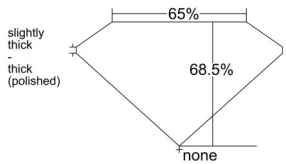

GIA®

FACSIMILE

GIA REPORT 2537057704

Verify this report at GIA.edu

GIA NATURAL DIAMOND DOSSIER®

August 07, 2025
GIA Report Number 2537057704
Shape and Cutting Style ..... Emerald Cut
Measurements ..... 5.16 x 3.77 x 2.58 mm

GRADING RESULTS

Carat Weight ..... 0.50 carat
Color Grade ..... H
Clarity Grade VS1

ADDITIONAL GRADING INFORMATION

Polish ..... Excellent
Symmetry ..... Excellent
Fluorescence ..... None
Clarity Characteristics..... Crystal, Cloud, Needle, Pinpoint
Inscription(s): GIA 2537057704

PROPORTIONS

Profile not to actual proportions

GRADING SCALES

GIA COLOR SCALE		GIA CLARITY SCALE			
COLORLESS	D	VERY VERY SLIGHTLY INCLUDED	FLAWLESS		
	E		INTERNALLY FLAWLESS		
	F	VERY SLIGHTLY INCLUDED	VS₁		
	G		VS₂		
	H		VS₁		
	NEAR COLORLESS	I	SLIGHTLY INCLUDED	VS₂	
		J		SI₁	
		FAINT	K	INCLUDED	SI₂
			L		I₁
			M		I₂
VERT LIGHT	N	LIGHT	I₃		
	O				
	P				
	Q				
	R