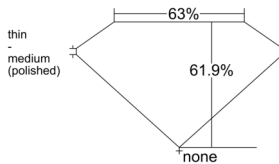

GIA®

FACSIMILE

GIA REPORT 7526751544

Verify this report at GIA.edu

GIA NATURAL DIAMOND DOSSIER®

July 10, 2025
GIA Report Number 7526751544
Shape and Cutting Style ..... Emerald Cut
Measurements ..... 4.84 x 3.45 x 2.14 mm

GRADING RESULTS

Carat Weight ..... 0.33 carat
Color Grade ..... F
Clarity Grade ..... Internally Flawless

ADDITIONAL GRADING INFORMATION

Polish ..... Excellent
Symmetry ..... Excellent
Fluorescence ..... Faint
Clarity Characteristics... Surface Graining, Minor Details of Polish
Inscription(s): GIA 7526751544

PROPORTIONS

Profile not to actual proportions

GRADING SCALES

GIA COLOR SCALE		GIA CLARITY SCALE			
COLORLESS	D	VERY VERY SLIGHTLY INCLUDED	FLAWLESS		
	E		INTERNALLY FLAWLESS		
	F	VERY SLIGHTLY INCLUDED	VVS₁		
	G		VVS₂		
	H		VS₁		
	NEAR COLORLESS	I	SLIGHTLY INCLUDED	VS₂	
		J		SI₁	
		FAINT	K	INCLUDED	SI₂
			L		I₁
			M		I₂
VERT LIGHT	N	LIGHT	I₃		
	O				
	P				
	Q				
	R