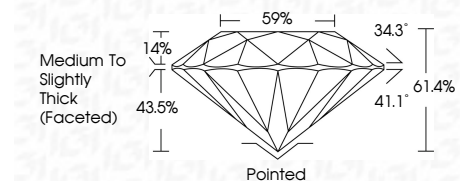

ELECTRONIC COPY

LG790667038
Report verification at igi.org

April 22, 2026
IGI Report Number **LG790667038**
Description **LABORATORY GROWN DIAMOND**
Shape and Cutting Style **ROUND BRILLIANT**
Measurements **8.05 - 8.12 X 4.97 MM**

GRADING RESULTS

Carat Weight **2.00 CARATS**
Color Grade **F**
Clarity Grade **VVS 2**
Cut Grade **IDEAL**

ADDITIONAL GRADING INFORMATION

Polish **EXCELLENT**
Symmetry **EXCELLENT**
Fluorescence **NONE**
Inscription(s) **IGI LG790667038**
Comments: This Laboratory Grown Diamond was created by Chemical Vapor Deposition (CVD) growth process. Type IIa

April 22, 2026
IGI Report No LG790667038
ROUND BRILLIANT
8.05 - 8.12 X 4.97 MM
2.00 CARATS
Color Grade **F**
Clarity Grade **VVS 2**
Cut Grade **IDEAL**
Depth **61.4%**
Table **59%**
Girdle **Medium To Slightly Thick (Faceted)**
Culet **Pointed**
Polish **EXCELLENT**
Symmetry **EXCELLENT**
Fluorescence **NONE**
Inscription(s) **IGI LG790667038**
Comments: This Laboratory Grown Diamond was created by Chemical Vapor Deposition (CVD) growth process. Type IIa

LABORATORY GROWN DIAMOND REPORT

April 22, 2026
IGI Report Number **LG790667038**
Description **LABORATORY GROWN DIAMOND**
Shape and Cutting Style **ROUND BRILLIANT**
Measurements **8.05 - 8.12 X 4.97 MM**