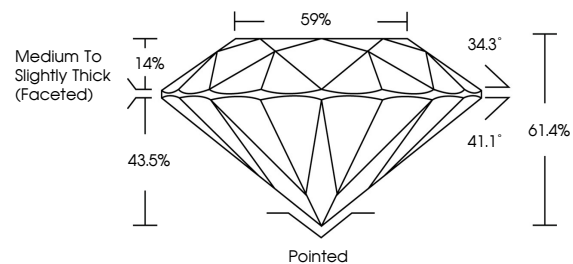

April 22, 2026
IGI Report No LG790667038
ROUND BRILLIANT
8.05 - 8.12 X 4.97 MM
2.00 CARATS
Color Grade **F**
Clarity Grade **VVS 2**
Cut Grade **IDEAL**
Depth **61.4%**
Table **59%**
Girdle **Medium To Slightly Thick (Faceted)**
Culet **Pointed**
Polish **EXCELLENT**
Symmetry **EXCELLENT**
Fluorescence **NONE**
Inscription(s) **IGI LG790667038**
Comments: This Laboratory Grown Diamond was created by Chemical Vapor Deposition (CVD) growth process. Type IIa

LABORATORY GROWN DIAMOND REPORT

April 22, 2026
IGI Report Number **LG790667038**
Description **LABORATORY GROWN DIAMOND**
Shape and Cutting Style **ROUND BRILLIANT**
Measurements **8.05 - 8.12 X 4.97 MM**

GRADING RESULTS

Carat Weight **2.00 CARATS**
Color Grade **F**
Clarity Grade **VVS 2**
Cut Grade **IDEAL**

ADDITIONAL GRADING INFORMATION

Polish **EXCELLENT**
Symmetry **EXCELLENT**
Fluorescence **NONE**
Inscription(s) **IGI LG790667038**

Comments: This Laboratory Grown Diamond was created by Chemical Vapor Deposition (CVD) growth process. Type IIa

PROPORTIONS

CLARITY CHARACTERISTICS

KEY TO SYMBOLS

Red symbols indicate internal characteristics.
Green symbols indicate external characteristics.