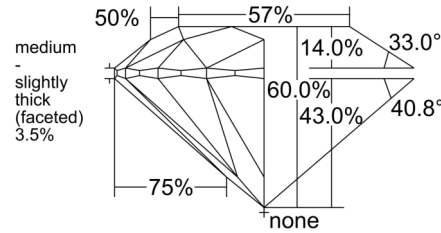

GIA NATURAL DIAMOND GRADING REPORT

March 27, 2026

GIA Report Number 2544899709

Shape and Cutting Style Round Brilliant

Measurements 8.15 - 8.20 x 4.90 mm

GRADING RESULTS

Carat Weight 2.01 carat

Color Grade D

PROPORTIONS

Profile to actual proportions

CLARITY CHARACTERISTICS

KEY TO SYMBOLS*

- Crystal
- ~ Feather
- ∖ Needle

* Red symbols denote internal characteristics (inclusions). Green or black symbols denote external characteristics (blemishes). Diagram is an approximate representation of the diamond, and symbols shown indicate type, position, and approximate size of clarity characteristics. All clarity characteristics may not be shown. Details of finish are not shown.