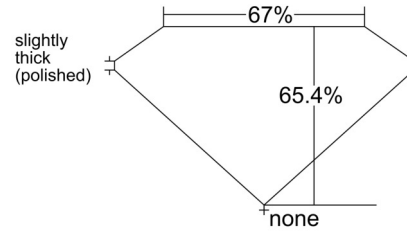

GIA NATURAL DIAMOND GRADING REPORT

November 21, 2025  
 GIA Report Number ..... 1543056432  
 Shape and Cutting Style ..... Emerald Cut  
 Measurements ..... 10.10 x 6.86 x 4.49 mm

GRADING RESULTS

Carat Weight ..... 3.01 carat  
 Color Grade ..... I  
 Clarity Grade ..... VVS1

Profile not to actual proportions

CLARITY CHARACTERISTICS

KEY TO SYMBOLS\*

- Pinpoint
- Feather

GRADING SCALES

GIA COLOR SCALE		GIA CLARITY SCALE	
COLOURLESS	D	VERY VERY SLIGHTLY INCLUDED	FLAWLESS
	E		INTERNALLY FLAWLESS
	F		VVS <sub>1</sub>
NEAR COLOURLESS	G	VERY SLIGHTLY INCLUDED	VVS <sub>2</sub>
	H		VS <sub>1</sub>
	I		VS <sub>2</sub>
FANT	J	SLIGHTLY INCLUDED	SI <sub>1</sub>
	K		SI <sub>2</sub>
	L		I <sub>1</sub>
VERY LIGHT	M	INCLUDED	I <sub>2</sub>
	N		I <sub>3</sub>
	O		
LIGHT	P		
	Q		
	R		
	S		
	T		
	U		
	V		
W			
X			
Y			
Z			