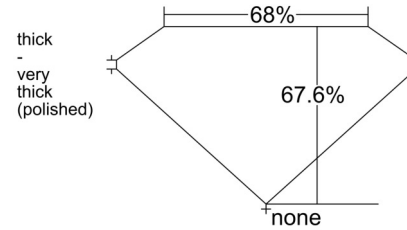

**GIA NATURAL DIAMOND GRADING REPORT**

December 24, 2025

GIA Report Number ..... 7541291411

Shape and Cutting Style ..... Emerald Cut

Measurements ..... 7.82 x 5.35 x 3.62 mm

**GRADING RESULTS**

Carat Weight ..... 1.52 carat

Color Grade ..... I

Clarity Grade ..... VS1

**ADDITIONAL GRADING INFORMATION**

Polish ..... Excellent

Symmetry ..... Excellent

Fluorescence ..... None

Inscription(s): GIA 7541291411

**PROPORTIONS**

Profile not to actual proportions

**CLARITY CHARACTERISTICS**

**KEY TO SYMBOLS\***

-  Feather
-  Pinpoint

\* Red symbols denote internal characteristics (inclusions). Green or black symbols denote external characteristics (blemishes). Diagram is an approximate representation of the diamond, and symbols shown indicate type, position, and approximate size of clarity characteristics. All clarity characteristics may not be shown. Details of finish are not shown.