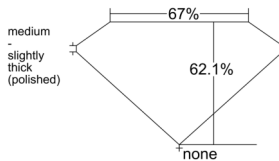

GIA®

FACSIMILE

GIA REPORT 5513642908

Verify this report at GIA.edu

GIA NATURAL DIAMOND DOSSIER®

March 19, 2025
GIA Report Number 5513642908
Shape and Cutting Style ..... Emerald Cut
Measurements ..... 6.54 x 4.24 x 2.63 mm

GRADING RESULTS

Carat Weight ..... 0.70 carat
Color Grade ..... F
Clarity Grade VS1

ADDITIONAL GRADING INFORMATION

Polish ..... Excellent
Symmetry ..... Very Good
Fluorescence ..... None
Clarity Characteristics ..... Crystal, Pinpoint
Inscription(s): GIA 5513642908

PROPORTIONS

Profile not to actual proportions

GRADING SCALES

GIA COLOR SCALE		GIA CLARITY SCALE			
COLORLESS	D	VERY VERY SLIGHTLY INCLUDED	FLAWLESS		
	E		INTERNALLY FLAWLESS		
	F	VERY SLIGHTLY INCLUDED	VS₁		
	G		VS₂		
	H		VS₁		
	NEAR COLORLESS	I	SLIGHTLY INCLUDED	VS₂	
		J		SI₁	
		FAINT	K	INCLUDED	SI₂
			L		I₁
			M		I₂
VERT LIGHT	N	INCLUDED	I₃		
	O				
	P				
	Q				
	R				
LIGHT	S				
	T				
	U				
	V				
	W				
	X				
	Y				
	Z