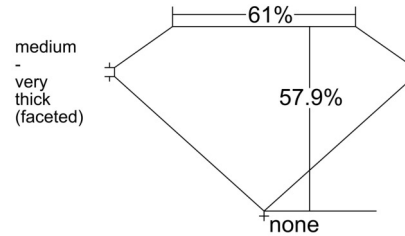

GIA NATURAL DIAMOND GRADING REPORT

October 31, 2025
 GIA Report Number 1232771600
 Shape and Cutting Style Oval Brilliant
 Measurements 11.19 x 6.72 x 3.89 mm

GRADING RESULTS

Carat Weight 2.00 carat
 Color Grade D
 Clarity Grade VS2

ADDITIONAL GRADING INFORMATION

Polish Very Good
 Symmetry Very Good
 Fluorescence Faint

Inscription(s): GIA 1232771600

Comments: Clouds are not shown. Additional pinpoints are not shown.

PROPORTIONS

Profile not to actual proportions

CLARITY CHARACTERISTICS

KEY TO SYMBOLS*

- Feather
- Pinpoint

* Red symbols denote internal characteristics (inclusions). Green or black symbols denote external characteristics (blemishes). Diagram is an approximate representation of the diamond, and symbols shown indicate type, position, and approximate size of clarity characteristics. All clarity characteristics may not be shown. Details of finish are not shown.