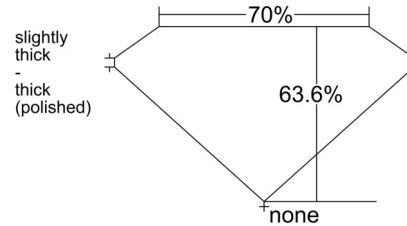

GIA NATURAL DIAMOND GRADING REPORT

August 26, 2025
 GIA Report Number 1232687352
 Shape and Cutting Style Emerald Cut
 Measurements 6.94 x 4.82 x 3.06 mm

GRADING RESULTS

Carat Weight 1.00 carat
 Color Grade H
 Clarity Grade VVS2

ADDITIONAL GRADING INFORMATION

Polish Excellent
 Symmetry Very Good
 Fluorescence None
 Inscription(s): GIA 1232687352
 Comments: Additional pinpoints are not shown.

PROPORTIONS

Profile not to actual proportions

CLARITY CHARACTERISTICS

KEY TO SYMBOLS*

- Cloud
- Pinpoint

* Red symbols denote internal characteristics (inclusions). Green or black symbols denote external characteristics (blemishes). Diagram is an approximate representation of the diamond, and symbols shown indicate type, position, and approximate size of clarity characteristics. All clarity characteristics may not be shown. Details of finish are not shown.