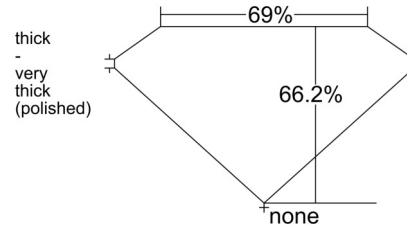

GIA NATURAL DIAMOND GRADING REPORT

August 26, 2025
 GIA Report Number 6233687328
 Shape and Cutting Style Emerald Cut
 Measurements 6.99 x 4.65 x 3.08 mm

GRADING RESULTS

Carat Weight 1.00 carat
 Color Grade H
 Clarity Grade VS1

PROPORTIONS

Profile not to actual proportions

CLARITY CHARACTERISTICS

KEY TO SYMBOLS*

- Crystal
- ~ Feather
- ☉ Cloud
- Pinpoint

* Red symbols denote internal characteristics (inclusions). Green or black symbols denote external characteristics (blemishes). Diagram is an approximate representation of the diamond, and symbols shown indicate type, position, and approximate size of clarity characteristics. All clarity characteristics may not be shown. Details of finish are not shown.