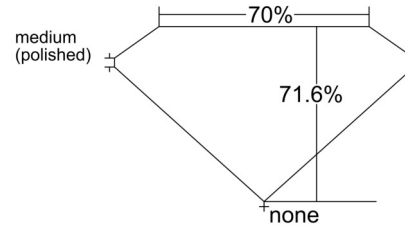

PROPORTIONS

Profile not to actual proportions