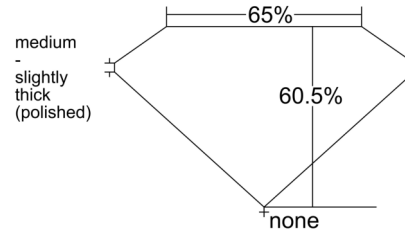

PROPORTIONS

Profile not to actual proportions