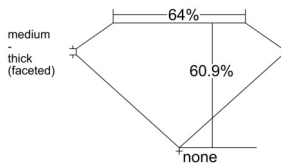

GIA®

FACSIMILE

GIA REPORT 5513385348

Verify this report at GIA.edu

GIA NATURAL DIAMOND DOSSIER®

February 07, 2025
GIA Report Number 5513385348
Shape and Cutting Style ..... Marquise Brilliant
Measurements ..... 7.36 x 3.96 x 2.41 mm

GRADING RESULTS

Carat Weight ..... 0.40 carat
Color Grade ..... G
Clarity Grade VS1

ADDITIONAL GRADING INFORMATION

Polish ..... Excellent
Symmetry ..... Very Good
Fluorescence ..... None
Clarity Characteristics ..... Crystal, Needle, Cloud
Inscription(s): GIA 5513385348

PROPORTIONS

Profile not to actual proportions

GRADING SCALES

GIA COLOR SCALE		GIA CLARITY SCALE			
COLORLESS	D	VERY VERY SLIGHTLY INCLUDED	FLAWLESS		
	E		INTERNALLY FLAWLESS		
	F		VS₁		
	NEAR COLORLESS	G	VERY SLIGHTLY INCLUDED	VS₂	
		H		VS₁	
		FANT	I	SLIGHTLY INCLUDED	VS₂
			J		SI₁
	LIGHT	K	INCLUDED	SI₂	
		L		I₁	
		M		I₂	
VERY LIGHT		N	INCLUDED	I₃	
		O			
		P			
		Q			
		R			
	S				
	T				
	U				
	V				
	W				
	X				
	Y				
	Z