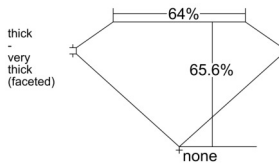

GIA®

FACSIMILE

GIA REPORT 2235627841

Verify this report at GIA.edu

GIA NATURAL DIAMOND DOSSIER®

July 03, 2025
GIA Report Number 2235627841
Shape and Cutting Style ..... Marquise Brilliant
Measurements ..... 7.10 x 3.85 x 2.53 mm

GRADING RESULTS

Carat Weight ..... 0.40 carat
Color Grade ..... E
Clarity Grade VS1

ADDITIONAL GRADING INFORMATION

Polish ..... Very Good
Symmetry ..... Very Good
Fluorescence ..... None
Clarity Characteristics ..... Crystal, Needle, Pinpoint
Inscription(s): GIA 2235627841

PROPORTIONS

Profile not to actual proportions

GRADING SCALES

GIA COLOR SCALE		GIA CLARITY SCALE			
COLORLESS	D	VERY VERY SLIGHTLY INCLUDED	FLAWLESS		
	E		INTERNALLY FLAWLESS		
	F		VVS₁		
	NEAR COLORLESS	G	VERY SLIGHTLY INCLUDED	VVS₂	
		H		VS₁	
		FAINT	I	SLIGHTLY INCLUDED	VS₂
			J		SI₁
			K		SI₂
	LIGHT	L	INCLUDED	I₁	
		M		I₂	
N		I₃			
O					
P					
Q					
R