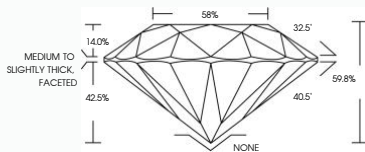

INTERNATIONAL GEMOLOGICAL INSTITUTE

IGI IDENTIFICATION REPORT

GT13778411

Verify this report at igionline.com

IGI DIAMOND IDENTIFICATION REPORT

October 6, 2021

IGI Report Number

GT13778411

Shape and Cutting Style

ROUND BRILLIANT

Measurements

5.75 - 5.79 x 3.44 MM.

GRADING RESULTS

Carat Weight

0.70 CARAT

Color Grade

J

Clarity Grade

SI 2

Cut Grade

EXCELLENT

ADDITIONAL GRADING INFORMATION

Polish

VERY GOOD

Symmetry

VERY GOOD

Fluorescence

VERY SLIGHT

Inscription(s)

IGI GT13778411

Comments: Clarity grade based on cloud not shown.

GRADING SCALES

CLARITY SCALE

FLAWLESS INTERNALLY FLAWLESS	VERY VERY SLIGHTLY INCLUDED		VERY SLIGHTLY INCLUDED		SLIGHTLY INCLUDED		INCLUDED			
	VVS₁	VVS₂	VS₁	VS₂	S₁	S₂	I₁	I₂	I₃	

COLOR SCALE

COLORLESS			NEAR COLORLESS			FAINT			VERY LIGHT			LIGHT					FANCY COLOR						
D	E	F	G	H	I	J	K	L	M	N	O	P	Q	R	S	T		U	V	W	X	Y	Z

©2014 I.G.I.

igionline.com/igweb/online-report