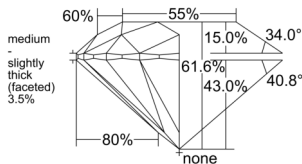

GIA®

FACSIMILE

GIA REPORT 2233709506

Verify this report at GIA.edu

GIA NATURAL DIAMOND DOSSIER®

September 11, 2025
GIA Report Number 2233709506
Shape and Cutting Style ..... Round Brilliant
Measurements ..... 4.88 - 4.92 x 3.02 mm

GRADING RESULTS

Carat Weight ..... 0.44 carat
Color Grade I
Clarity Grade VVS1
Cut Grade ..... Excellent

ADDITIONAL GRADING INFORMATION

Polish ..... Very Good
Symmetry ..... Very Good
Fluorescence ..... None
Clarity Characteristics..... Pinpoint, Feather, Chip
Inscription(s): GIA 2233709506

PROPORTIONS

GRADING SCALES

GIA COLOR SCALE

COLORESS	D
	E
	F
	G
	H
	I
	J
NEAR COLORESS	K
	L
FANIT	M
	N
	O
	P
VERY LIGHT	R
	S
	T
	U
	V
	W
	X
	Y
LIGHT	Z

GIA CLARITY SCALE

FLAWLESS	INTERNAL FLAWLESS	
		FLAWLESS
VERY VERY SLIGHTLY INCLUDED	VVS₁	
	VVS₂	
VERY SLIGHTLY INCLUDED	VS₁	
	VS₂	
SLIGHTLY INCLUDED	SI₁	
	SI₂	
INCLUDED	I₁	
	I₂	
	I₃	

GIA CUT SCALE

EXCELLENT
VERY GOOD
GOOD
FAIR
POOR