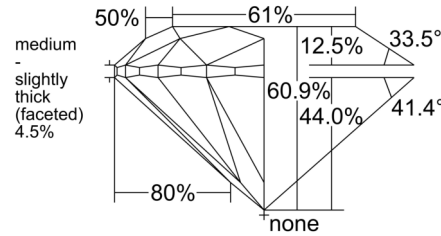

**GIA NATURAL DIAMOND GRADING REPORT**

 July 26, 2025  
 GIA Report Number ..... 6525839910  
 Shape and Cutting Style ..... Round Brilliant  
 Measurements ..... 8.08 - 8.12 x 4.93 mm

**GRADING RESULTS**

 Carat Weight ..... 2.00 carat  
 Color Grade ..... F  
 Clarity Grade ..... VS2  
 Cut Grade ..... Excellent

**ADDITIONAL GRADING INFORMATION**

 Polish ..... Excellent  
 Symmetry ..... Excellent  
 Fluorescence ..... None  
 Inscription(s): GIA 6525839910  
**Comments:** Pinpoints are not shown.

**PROPORTIONS**

Profile to actual proportions

**CLARITY CHARACTERISTICS**

**KEY TO SYMBOLS\***

- Crystal
- ◡ Indented Natural
- △ Natural

\* Red symbols denote internal characteristics (inclusions). Green or black symbols denote external characteristics (blemishes). Diagram is an approximate representation of the diamond, and symbols shown indicate type, position, and approximate size of clarity characteristics. All clarity characteristics may not be shown. Details of finish are not shown.