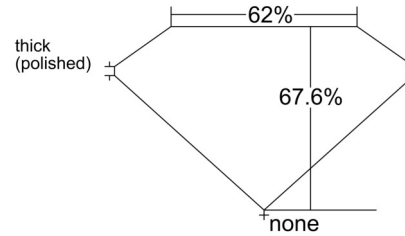

GIA NATURAL DIAMOND GRADING REPORT

June 12, 2025  
 GIA Report Number ..... 6237600765  
 Shape and Cutting Style ..... Emerald Cut  
 Measurements ..... 9.77 x 6.94 x 4.69 mm

GRADING RESULTS

Carat Weight ..... 3.02 carat  
 Color Grade ..... F  
 Clarity Grade ..... SI1

Profile not to actual proportions

CLARITY CHARACTERISTICS

KEY TO SYMBOLS\*

-  Feather
-  Cloud
-  Pinpoint

\* Red symbols denote internal characteristics (inclusions). Green or black symbols denote external characteristics (blemishes). Diagram is an approximate representation of the diamond, and symbols shown indicate type, position, and approximate size of clarity characteristics. All clarity characteristics may not be shown. Details of finish are not shown.