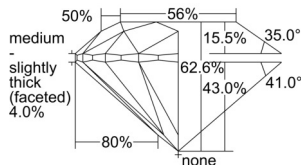

GIA®

FACSIMILE

GIA REPORT 6501237541

Verify this report at GIA.edu

GIA NATURAL DIAMOND DOSSIER®

August 20, 2024
GIA Report Number 6501237541
Shape and Cutting Style ..... Round Brilliant
Measurements ..... 5.63 - 5.68 x 3.54 mm

GRADING RESULTS

Carat Weight ..... 0.70 carat
Color Grade ..... G
Clarity Grade SI2
Cut Grade ..... Excellent

ADDITIONAL GRADING INFORMATION

Polish ..... Excellent
Symmetry ..... Excellent
Fluorescence ..... None
Clarity Characteristics..... Cloud, Crystal, Feather
Inscription(s): GIA 6501237541

PROPORTIONS

Profile to actual proportions

GRADING SCALES

GIA COLOR SCALE	GIA CLARITY SCALE	GIA CUT SCALE
D	FLAWLESS	EXCELLENT
E	FLAWLESS	
F	INTERNALLY FLAWLESS	VERY GOOD
G	FLAWLESS	
H	VVS₁	GOOD
I	VVS₂	
J	VS₁	FAIR
K	VS₂	
L	SI₁	POOR
M	SI₂	
N	I₁	
O	I₂	
P	I₃	
Q		
R		
S		
T		
U		
V		
W		
X		
Y		
Z