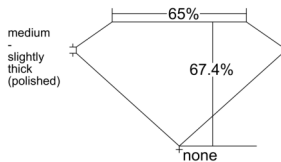

GIA®

FACSIMILE

GIA REPORT 2524788196

Verify this report at GIA.edu

GIA NATURAL DIAMOND DOSSIER®

July 12, 2025
GIA Report Number 2524788196
Shape and Cutting Style ..... Emerald Cut
Measurements ..... 4.38 x 3.22 x 2.17 mm

GRADING RESULTS

Carat Weight ..... 0.30 carat
Color Grade ..... D
Clarity Grade VVS2

ADDITIONAL GRADING INFORMATION

Polish ..... Excellent
Symmetry ..... Very Good
Fluorescence ..... None
Clarity Characteristics..... Pinpoint, Surface Graining
Inscription(s): GIA 2524788196

PROPORTIONS

Profile not to actual proportions

GRADING SCALES

GIA COLOR SCALE		GIA CLARITY SCALE			
COLORLESS	D	VERY VERY SLIGHTLY INCLUDED	FLAWLESS		
	E		INTERNALLY FLAWLESS		
	F	VERY SLIGHTLY INCLUDED	VVS₁		
	G		VVS₂		
	H		VS₁		
	NEAR COLORLESS	I	SLIGHTLY INCLUDED	VS₂	
		J		SI₁	
		FAINT	K	INCLUDED	SI₂
			L		I₁
			M		I₂
VERT LIGHT	N	LIGHT	I₃		
	O				
	P				
	Q				
	R