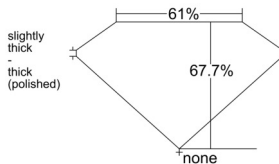

GIA®

FACSIMILE

GIA REPORT 6522790636

Verify this report at GIA.edu

GIA NATURAL DIAMOND DOSSIER®

July 12, 2025
GIA Report Number 6522790636
Shape and Cutting Style ..... Emerald Cut
Measurements ..... 4.52 x 3.30 x 2.23 mm

GRADING RESULTS

Carat Weight ..... 0.33 carat
Color Grade ..... F
Clarity Grade VS1

ADDITIONAL GRADING INFORMATION

Polish ..... Excellent
Symmetry ..... Very Good
Fluorescence ..... None
Clarity Characteristics..... Crystal, Cloud, Pinpoint
Inscription(s): GIA 6522790636

PROPORTIONS

Profile not to actual proportions

GRADING SCALES

GIA COLOR SCALE		GIA CLARITY SCALE			
COLORLESS	D	VERY VERY SLIGHTLY INCLUDED	FLAWLESS		
	E		INTERNALLY FLAWLESS		
	F	VERY SLIGHTLY INCLUDED	VS₁		
	G		VS₂		
	H		VS₁		
	NEAR COLORLESS	I	SLIGHTLY INCLUDED	VS₂	
		J		SI₁	
		FAINT	K	INCLUDED	SI₂
			L		I₁
			M		I₂
VERT LIGHT	N	Z	I₃		
	O				
	P				
	Q				
	R				
LIGHT	S				
	T				
	U				
	V				
	W				
X					
Y					
Z