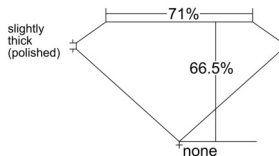

GIA®

FACSIMILE

GIA REPORT 1527755001

Verify this report at GIA.edu

GIA NATURAL DIAMOND DOSSIER®

July 10, 2025
GIA Report Number 1527755001
Shape and Cutting Style ..... Emerald Cut
Measurements ..... 5.20 x 3.83 x 2.54 mm

GRADING RESULTS

Carat Weight ..... 0.50 carat
Color Grade ..... D
Clarity Grade VVS1

ADDITIONAL GRADING INFORMATION

Polish ..... Excellent
Symmetry ..... Very Good
Fluorescence ..... Faint
Clarity Characteristics..... Pinpoint, Indented Natural
Inscription(s): GIA 1527755001

PROPORTIONS

Profile not to actual proportions

GRADING SCALES

GIA COLOR SCALE		GIA CLARITY SCALE			
COLORLESS	D	VERY VERY SLIGHTLY INCLUDED	FLAWLESS		
	E		INTERNALLY FLAWLESS		
	F	VERY SLIGHTLY INCLUDED	VVS₁		
	G		VVS₂		
	H		VS₁		
	NEAR COLORLESS	I	SLIGHTLY INCLUDED	VS₂	
		J		SI₁	
		FAINT	K	INCLUDED	SI₂
			L		I₁
			M		I₂
VERT LIGHT	N	LIGHT	I₃		
	O				
	P				
	Q				
	R