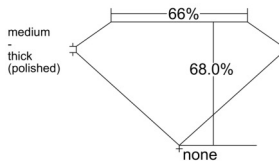

GIA®

FACSIMILE

GIA REPORT 6525729215

Verify this report at GIA.edu

GIA NATURAL DIAMOND DOSSIER®

July 08, 2025
GIA Report Number 6525729215
Shape and Cutting Style ..... Emerald Cut
Measurements ..... 4.52 x 3.31 x 2.25 mm

GRADING RESULTS

Carat Weight ..... 0.33 carat
Color Grade ..... F
Clarity Grade VS1

ADDITIONAL GRADING INFORMATION

Polish ..... Excellent
Symmetry ..... Very Good
Fluorescence ..... None
Clarity Characteristics ..... Crystal, Cloud
Inscription(s): GIA 6525729215

PROPORTIONS

Profile not to actual proportions

GRADING SCALES

GIA COLOR SCALE		GIA CLARITY SCALE			
COLORLESS	D	VERY VERY SLIGHTLY INCLUDED	FLAWLESS		
	E		INTERNALLY FLAWLESS		
	F	VERY SLIGHTLY INCLUDED	VVS₁		
	G		VVS₂		
	H		VS₁		
	NEAR COLORLESS	I	SLIGHTLY INCLUDED	VS₂	
		J		SI₁	
		FAINT	K	INCLUDED	SI₂
			L		I₁
			M		I₂
VERTICALLY LIGHT	N	INCLUDED	I₃		
	O				
	P				
	Q				
	R				
LIGHT	S				
	T				
	U				
	V				
	W				
	X				
	Y				
	Z