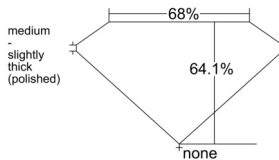

GIA®

FACSIMILE

GIA REPORT

7526696851

Verify this report at GIA.edu

GIA NATURAL DIAMOND DOSSIER®

July 04, 2025
GIA Report Number 7526696851
Shape and Cutting Style ..... Emerald Cut
Measurements ..... 4.99 x 3.40 x 2.18 mm

GRADING RESULTS

Carat Weight ..... 0.35 carat
Color Grade ..... D
Clarity Grade VS2

ADDITIONAL GRADING INFORMATION

Polish ..... Excellent
Symmetry ..... Very Good
Fluorescence ..... None
Clarity Characteristics ..... Crystal
Inscription(s): GIA 7526696851

PROPORTIONS

Profile not to actual proportions

GRADING SCALES

GIA COLOR SCALE		GIA CLARITY SCALE			
COLORLESS	D	VERY VERY SLIGHTLY INCLUDED	FLAWLESS		
	E		INTERNALLY FLAWLESS		
	F	VERY SLIGHTLY INCLUDED	VVS₁		
	G		VVS₂		
	H		VS₁		
	NEAR COLORLESS	I	SLIGHTLY INCLUDED	VS₂	
		J		SI₁	
		FAINT	K	INCLUDED	SI₂
			L		I₁
			M		I₂
VERT LIGHT	N	LIGHT	I₃		
	O				
	P				
	Q				
	R