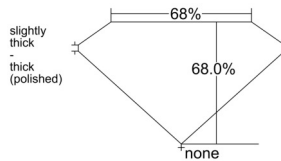

GIA®

FACSIMILE

GIA REPORT 7528671069

Verify this report at GIA.edu

GIA NATURAL DIAMOND DOSSIER®

July 02, 2025
GIA Report Number 7528671069
Shape and Cutting Style ..... Emerald Cut
Measurements ..... 4.56 x 3.34 x 2.27 mm

GRADING RESULTS

Carat Weight ..... 0.34 carat
Color Grade ..... E
Clarity Grade VS2

ADDITIONAL GRADING INFORMATION

Polish ..... Excellent
Symmetry ..... Very Good
Fluorescence ..... None
Clarity Characteristics ..... Crystal
Inscription(s): GIA 7528671069

PROPORTIONS

Profile not to actual proportions

GRADING SCALES

GIA COLOR SCALE		GIA CLARITY SCALE			
COLORLESS	D	VERY VERY SLIGHTLY INCLUDED	FLAWLESS		
	E		INTERNALLY FLAWLESS		
	F	VERY SLIGHTLY INCLUDED	VVS₁		
	G		VVS₂		
	H		VS₁		
	NEAR COLORLESS	I	SLIGHTLY INCLUDED	VS₂	
		J		SI₁	
		FAINT	K	INCLUDED	SI₂
			L		I₁
			M		I₂
VERT LIGHT			N	INCLUDED	I₃
			O		
			P		
	Q				
LIGHT	R				
	S				
	T				
	U				
	V				
	Z