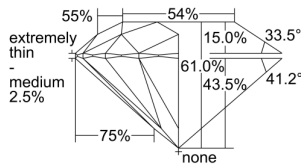

GIA®

FACSIMILE

GIA REPORT 6237065593

Verify this report at GIA.edu

GIA NATURAL DIAMOND DOSSIER®

September 22, 2023
GIA Report Number 6237065593
Shape and Cutting Style ..... Round Brilliant
Measurements ..... 5.27 - 5.32 x 3.23 mm

GRADING RESULTS

Carat Weight ..... 0.53 carat
Color Grade ..... G
Clarity Grade VS1
Cut Grade ..... Very Good

ADDITIONAL GRADING INFORMATION

Polish ..... Good
Symmetry ..... Good
Fluorescence ..... None
Clarity Characteristics ..... Cloud, Needle, Pinpoint
Inspection(s): GIA 6237065593

PROPORTIONS

Profile to actual proportions