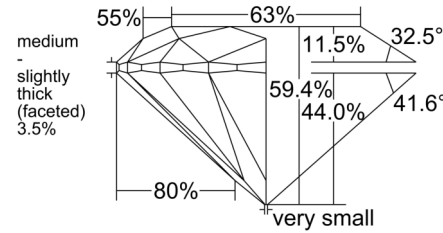

GIA REPORT
6234420012

Verify this report at GIA.edu

FACSIMILE

This is a digital representation of the original GIA Report. This representation might not be accepted in lieu of the original GIA Report in certain circumstances. The original GIA Report includes certain security features which are not reproducible on this facsimile.

GIA NATURAL DIAMOND GRADING REPORT

April 15, 2025
GIA Report Number 6234420012
Shape and Cutting Style ..... Round Brilliant
Measurements ..... 5.97 - 6.05 x 3.57 mm

GRADING RESULTS

Carat Weight ..... 0.78 carat
Color Grade ..... E
Clarity Grade VVS1
Cut Grade ..... Very Good

ADDITIONAL GRADING INFORMATION

Polish ..... Very Good
Symmetry ..... Very Good
Fluorescence ..... None
Inscription(s): GIA 6234420012
Comments: Surface graining is not shown.

PROPORTIONS

Profile to actual proportions